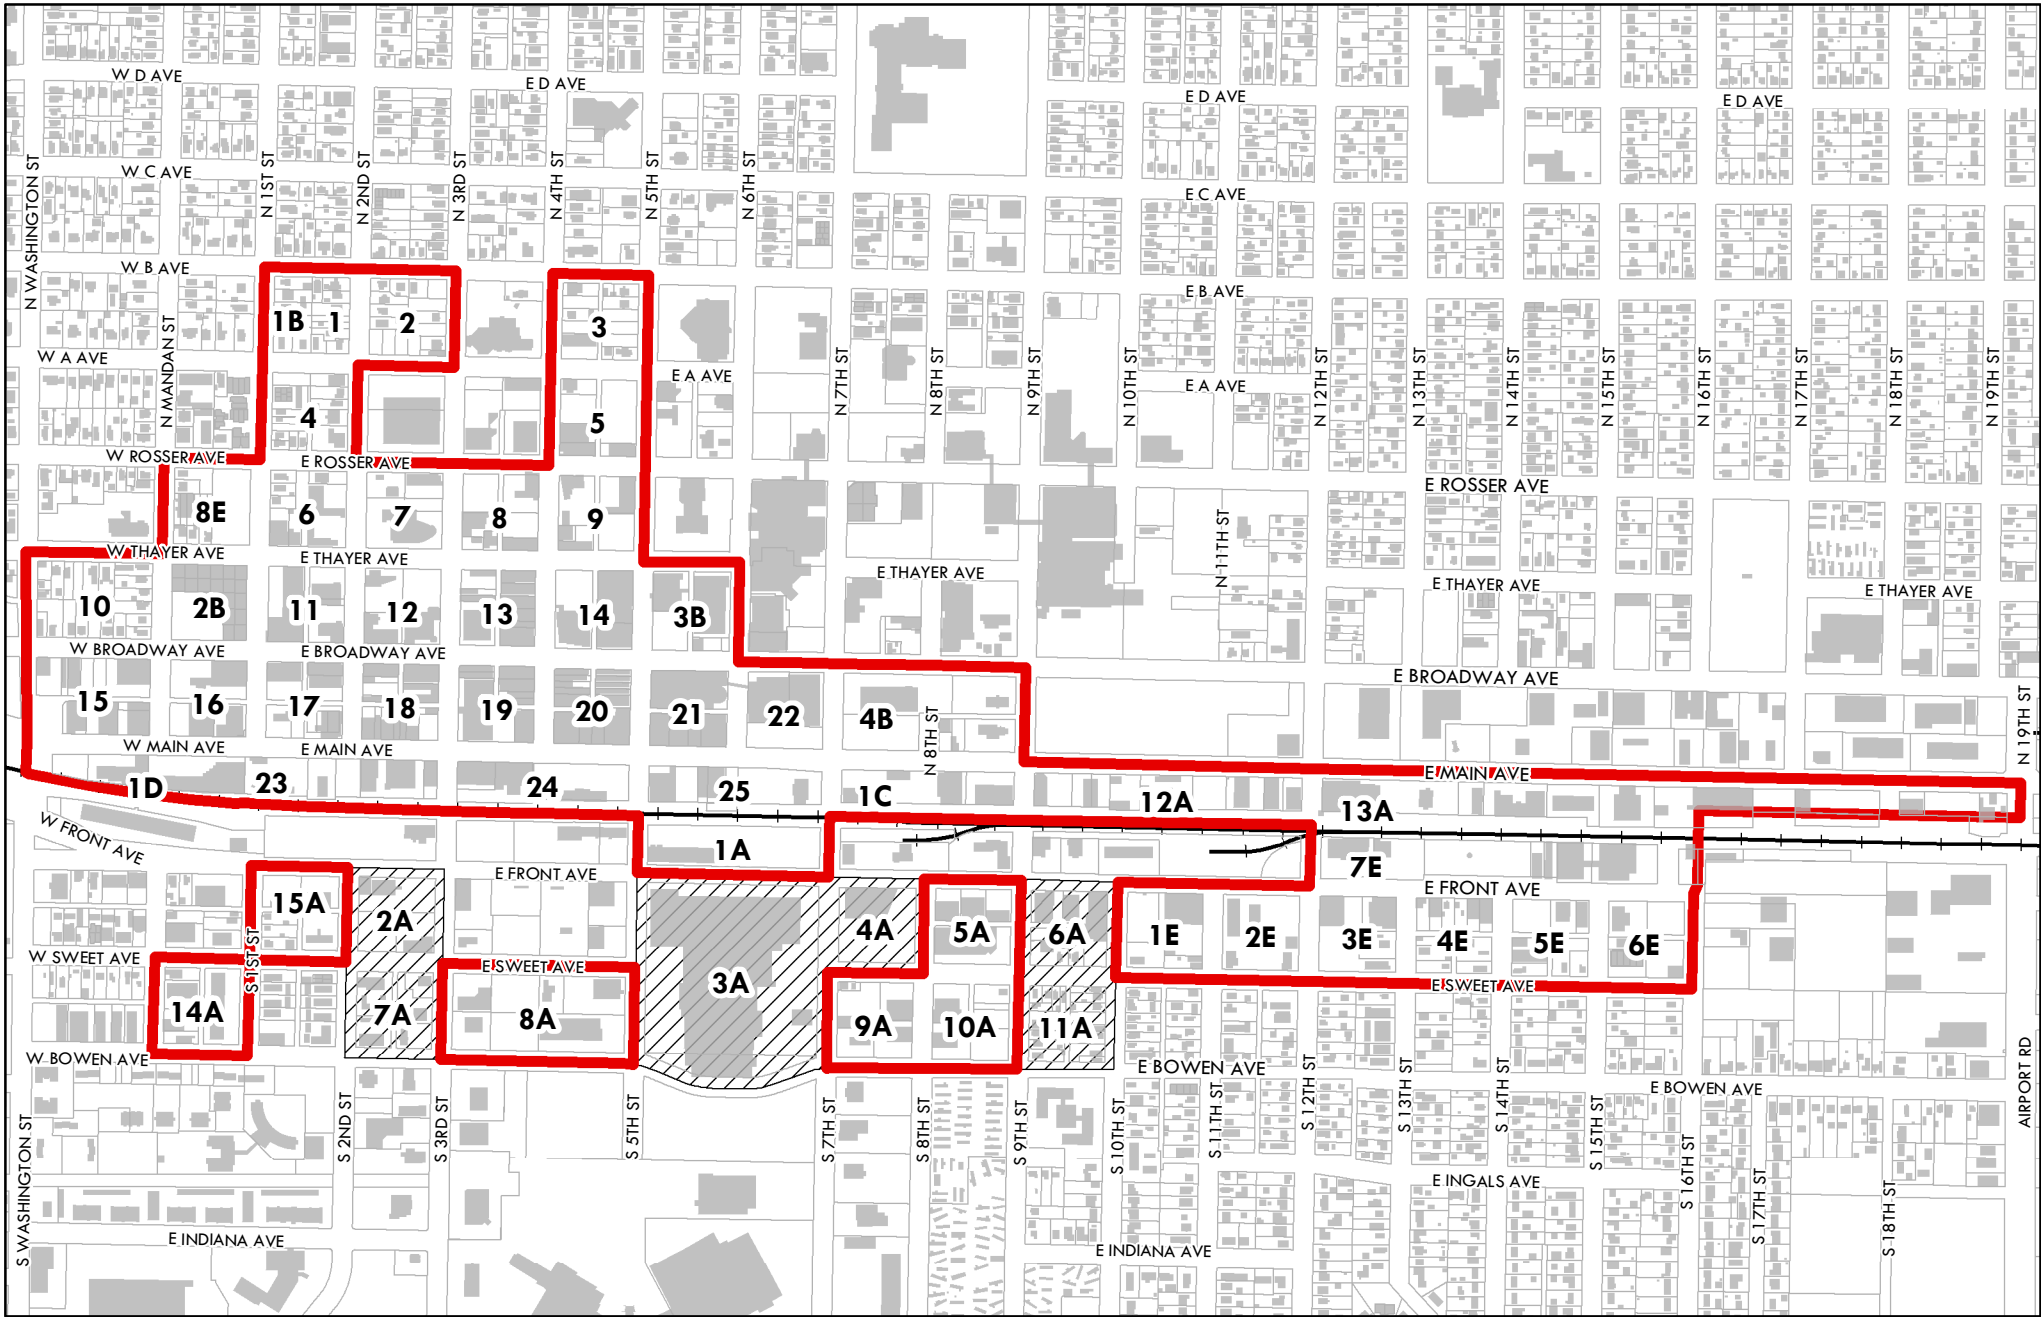

Appendix B: Map of Renaissance Zone Boundaries

Renaissance Zone Program Boundary

City of Bismarck
Community Development Dept. - Planning Division

-  Renaissance Zone
-  Completed Blocks

This map is for representational use only and does not represent a survey. No liability is assumed as to the accuracy of the data delineated herein.