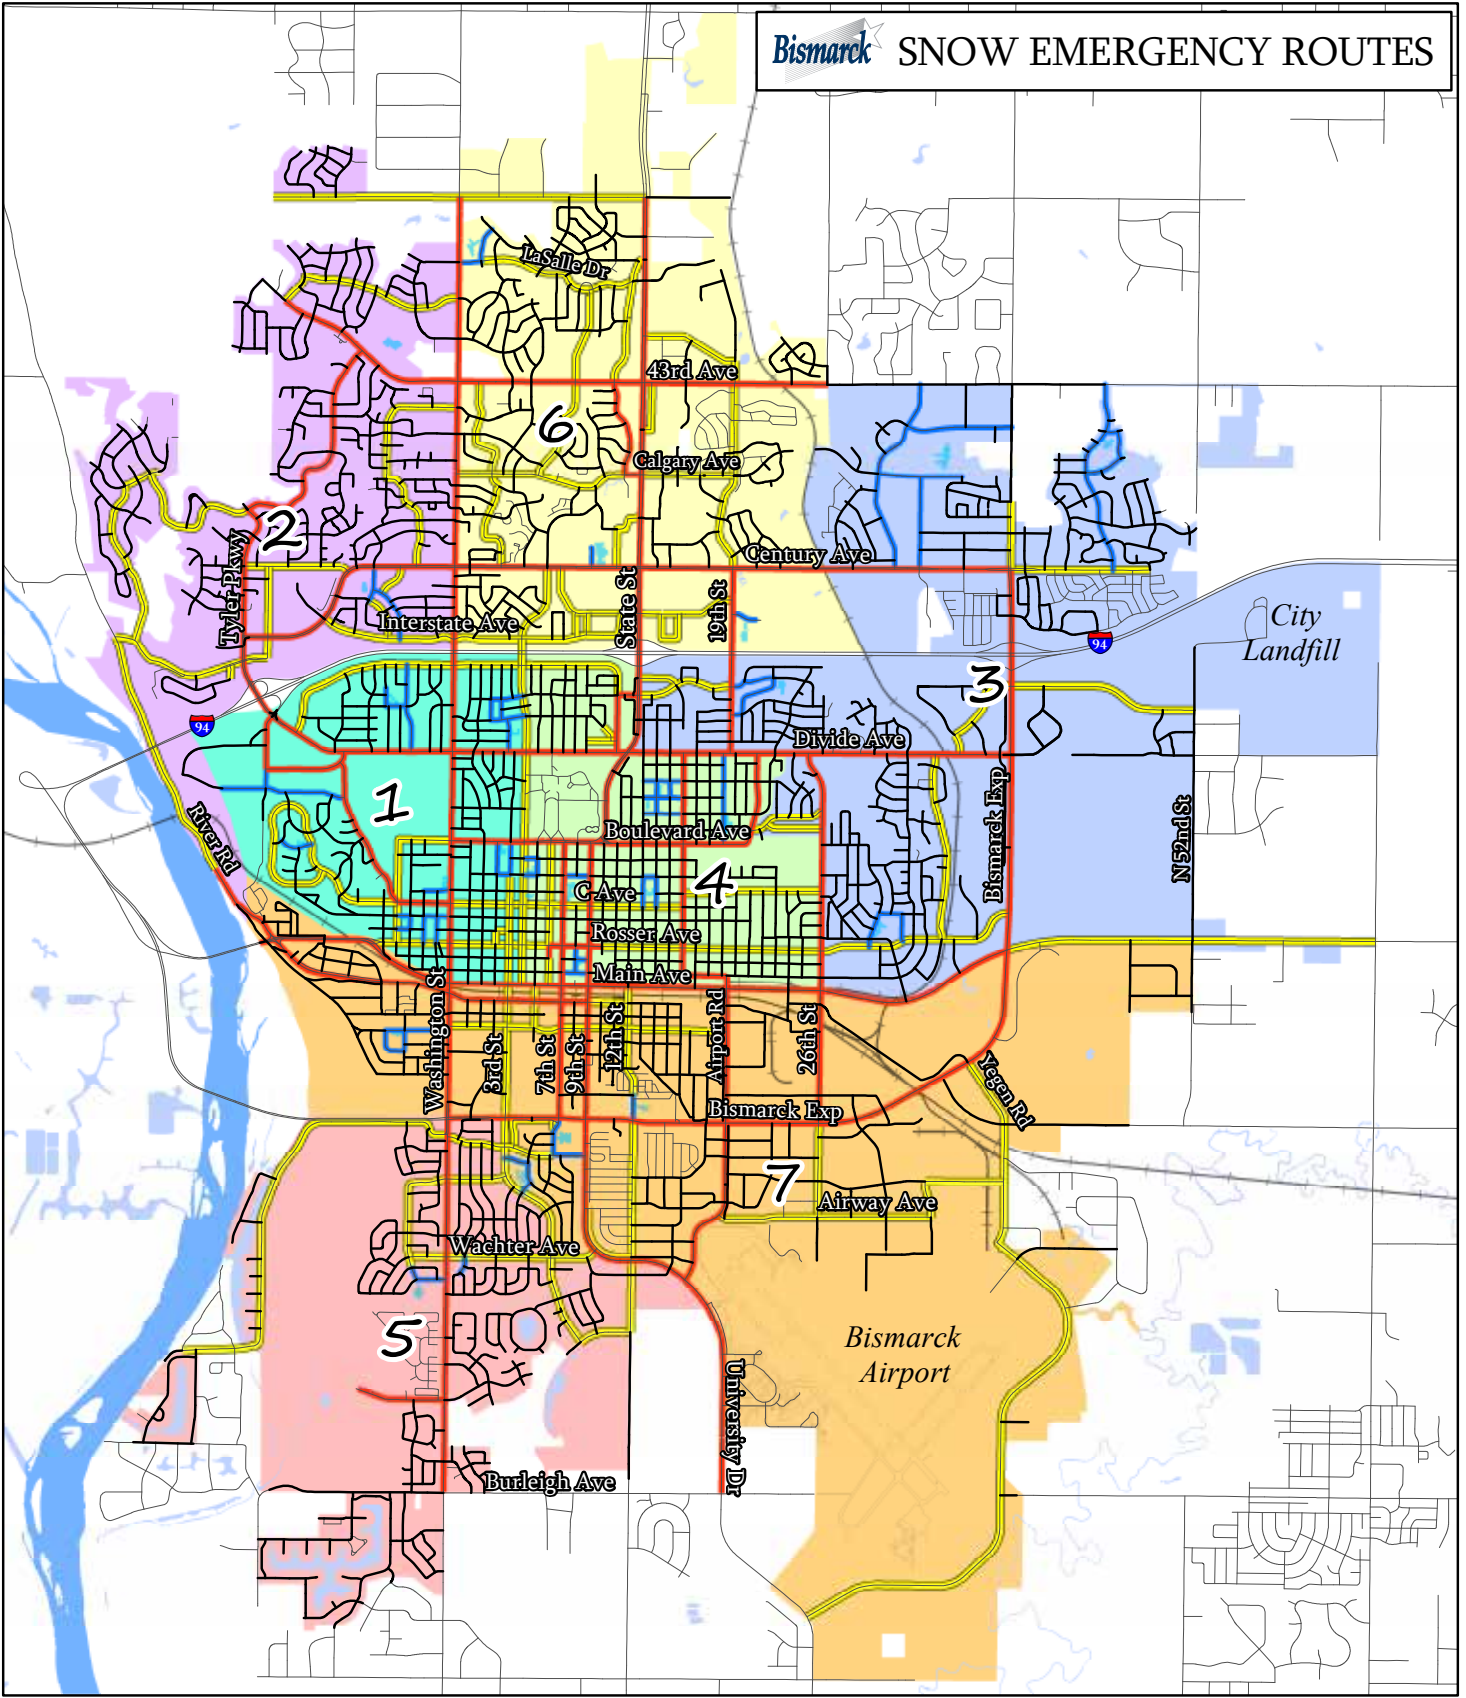

Bismarck SNOW EMERGENCY ROUTES

- SNOW EMERGENCY ROUTES - PRIORITY 1
 - SCHOOL EMERGENCY ROUTES - PRIORITY 2
 - MAJOR ARTERIAL ROUTES - PRIORITY 3
 - RESIDENTIAL ROUTES - PRIORITY 4
- *This map is for representation use only and does not represent a survey.*

CREATED BY: BISMARCK GIS DIVISION
 SOURCE OF DATA: CITY OF BISMARCK
 MAP PRODUCTION DATE: JANUARY 2019

No liability is assumed as to the accuracy of the data delineated herein.