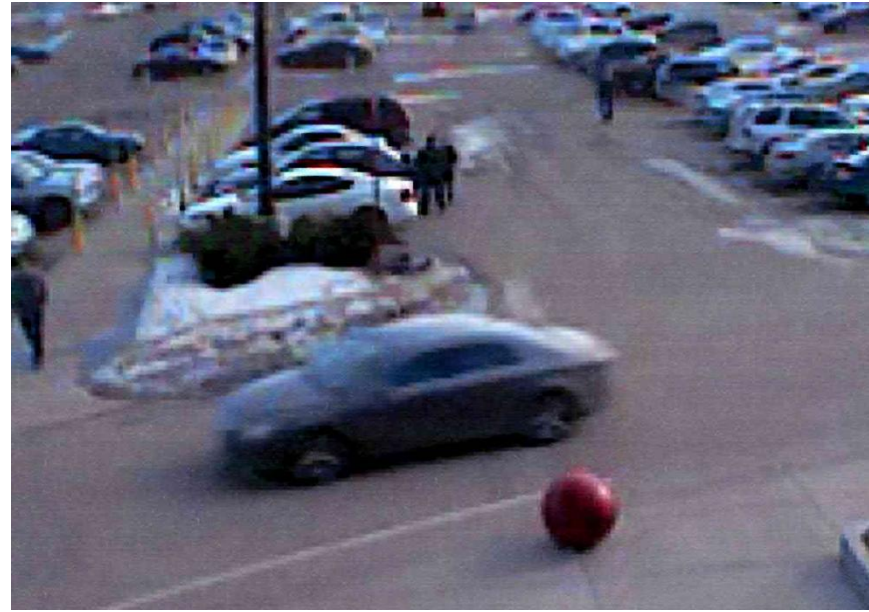

CASE #: 11-3752

# HELP IDENTIFY SUSPECT

DATE: 03/03/2011

We are attempting to identify the individual in the surveillance photograph. The same individual was driving the car in the upper right photograph.

If you have any questions or information regarding the identity of these suspect(s) please contact the Bismarck Police Department at (701) 223-1212.